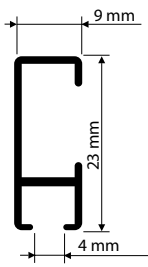

System 2200

PRODUCT FEATURES

- Extra sturdy profile with smooth look
- Wall fixation
- For professional picture presentation
- Subsequent installation of cords for hanging pictures possible
- Track width 4 mm
- Bearing length 6 m

- Picture hook
- Glider with nylon cord (1.5 or 2.5 m)

Hook glider "Cobra" with nylon cord 2 mm

Hexagon glider with nylon cord 2 mm

Picture hook 4 kg

Picture hook 5 kg

Picture hook 7 kg

Picture hook 10 kg

Picture hook 15 kg