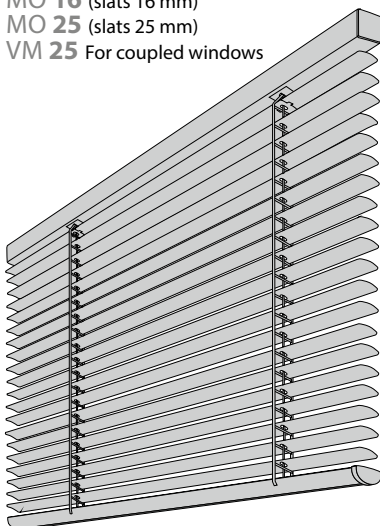

BUNCH HEIGHTS

16 mm slats	
Installation height	Bunch height
100 cm	ca. 8.5 cm
150 cm	ca. 10.5 cm
200 cm	ca. 11.5 cm
230 cm	ca. 12.5 cm
25 mm slats	
Installation height	Bunch height
100 cm	ca. 8.5 cm
150 cm	ca. 10.0 cm
200 cm	ca. 10.5 cm
250 cm	ca. 13.0 cm

25 mm slats	
Installation width	Number of handles
Up to 900 mm	1
From 901 mm	2

Chain

KV 16 (slats 16 mm)
KV 25 (slats 25 mm)

OPERATION OPTIONS

Motor 24 V

MO 16 (slats 16 mm)
MO 25 (slats 25 mm)
VM 25 For coupled windows

CABLE EXIT

Basic Line 16

- Customization
- Slat width 16, 25 mm
- Slat thickness 0.22 mm
- Free-hanging installation with fixed top profile and adjustable bottom profile
- Chain operation (chain exit front)
- Gear 3 : 1, option: 1:1
- Gear colour: white, light grey, black
- Operating side left or right
- Control lengths in 20 cm steps from 60 to 600 cm
- Colour-matched top / bottom profiles
- Colour-matched cords, plastic parts
- Chain colour: transparent, white, black, grey
- Nickel chain for an extra charge
- Lifting cord 1.4 mm
- Top fixation with wall / ceiling fixing bracket with quick-lock
- Cord guiding for an extra charge