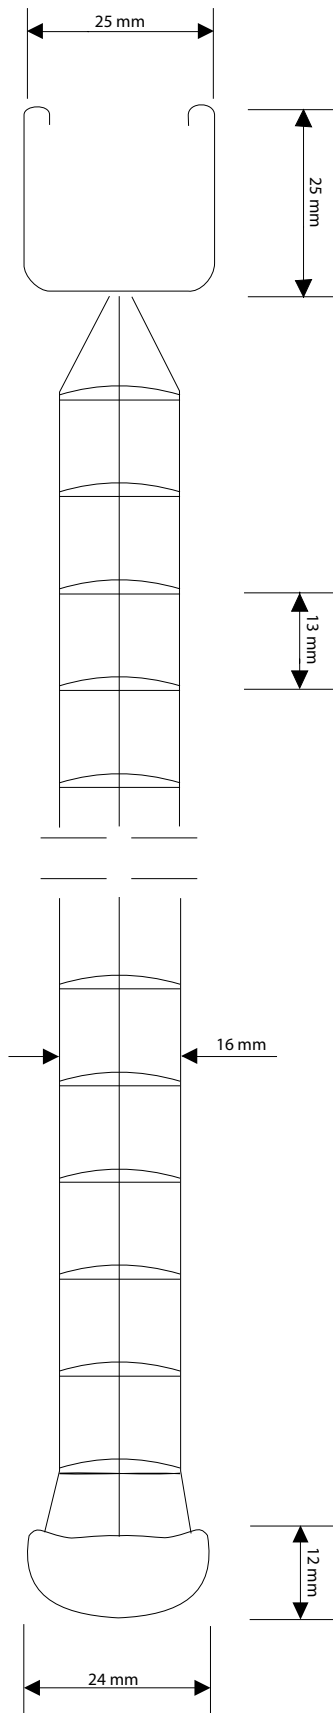

Venetian Blinds Basic Line 16 Scale 1:1

SCALE 1:1