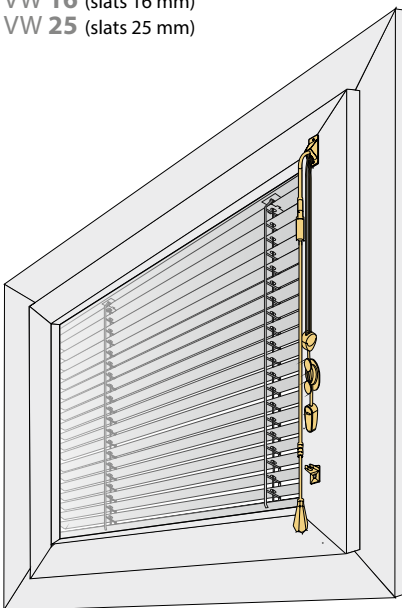

- Customization
- Slat width 16, 25 mm
- Slat thickness 0.22 mm
- Free-hanging installation with fixed top profile and adjustable bottom profile
- Operation with transparent turning rod and pull cord
- Operating side left, right or split
- Control lengths 35, 50, 75, 100, 125, 150, 175, 200, 250, 300 cm
- Colour-matched top / bottom profiles
- Colour-matched cords, plastic parts
- Lifting cord 1.4 mm
- Top fixation with wall / ceiling fixing bracket with quick-lock
- Cord guiding for an extra charge
- Option: dim-out possible

Basic Line 25

- For assembly between the two coupled sashes
- Customization
- Slat width 16, 25 mm
- Slat thickness 0.22 mm
- Free-hanging installation with fixed top profile and adjustable bottom profile
- Operation with metal turning rod (white) and pull cord
- Operating side (left or right)
- Control lengths 70, 90, 108, 133 cm
- Colour-matched top / bottom profiles
- Colour-matched cords, plastic parts
- Lifting cord 1.4 mm
- Top fixation coupled window bracket
- Cord guiding for an extra charge
- Retention of pull cord with cord cleats

RANGES OF SIZE

16 mm slats

Min. width	27 cm
Max. width	270 cm
Max. height	260 cm
Max. area	6 m ²

25 mm slats

Min. width	27 cm
Max. width	330 cm
Max. height	300 cm
Max. area	6 m ²

BUNCH HEIGHTS

16 mm slats

Installation height	Bunch height
100 cm	ca. 8.5 cm
150 cm	ca. 10.5 cm
200 cm	ca. 11.5 cm
250 cm	ca. 12.5 cm

25 mm slats

Installation height	Bunch height
100 cm	ca. 8.5 cm
150 cm	ca. 10.0 cm
200 cm	ca. 10.5 cm
250 cm	ca. 13.0 cm
300 cm	ca. 14.5 cm

Pull cord / turning rod Coupled windows

VW 16 (slats 16 mm)
VW 25 (slats 25 mm)