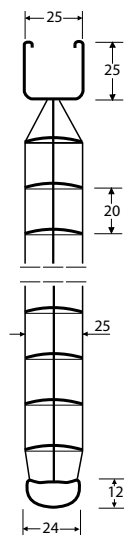

- Customization
- Slat width 16, 25 mm
- Slat thickness 0.22 mm
- Free-hanging installation with fixed top profile and adjustable bottom profile
- Chain operation (chain exit front)
- Gear 3 : 1, option: 1:1
- Gear colour: white, light grey, black
- Operating side left or right
- Control lengths in 20 cm steps from 60 to 600 cm
- Colour-matched top / bottom profiles
- Colour-matched cords, plastic parts
- Chain colour: transparent, white, black, grey
- Nickel chain for an extra charge
- Lifting cord 1.4 mm
- Top fixation with wall / ceiling fixing bracket with quick-lock
- Cord guiding for an extra charge

Basic Line 25