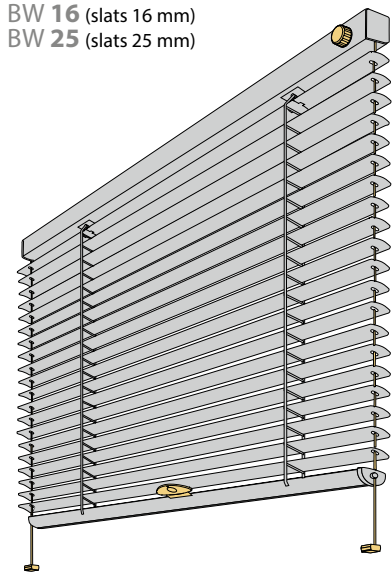

Basic Line 25

- For assembly between the two coupled sashes
- Customization
- Slat width 16, 25 mm
- Slat thickness 0.22 mm
- Free-hanging installation with fixed top profile and adjustable bottom profile
- Operation with metal turning rod (white) and pull cord
- Operating side (left or right)
- Control lengths 70, 90, 108, 133 cm
- Colour-matched top / bottom profiles
- Colour-matched cords, plastic parts
- Lifting cord 1.4 mm
- Top fixation coupled window bracket
- Cord guiding for an extra charge
- Retention of pull cord with cord cleats

BUNCH HEIGHTS

16 mm slats

Installation height	Bunch height
100 cm	ca. 8.5 cm
150 cm	ca. 10.5 cm
200 cm	ca. 11.5 cm
250 cm	ca. 12.5 cm

25 mm slats

Installation height	Bunch height
100 cm	ca. 8.5 cm
150 cm	ca. 10.0 cm
200 cm	ca. 10.5 cm
250 cm	ca. 13.0 cm
300 cm	ca. 14.5 cm

Venetian Blinds Basic Line 16 Scale 1:1

SCALE 1:1

Basic Line

Venetian blinds

Turning button / bottom profile operation

BW 16 (slats 16 mm)
BW 25 (slats 25 mm)

! Perforated slats are not possible for this type.

OPERATION OPTIONS

Basic Line 16

Basic Line 25

- Customization
- Slat width 16, 25 mm
- Slat thickness 0.22 mm
- Tensioned installation with fixed top profile and adjustable bottom profile
- Handle (transparent) at the bottom profile, turning button at the top profile
- Turning button and end caps white, light grey, anthracite
- Operating side left or right
- Option: turning rod
- Control lengths 35, 50, 75, 100, 125, 150, 175, 200, 250, 300 cm
- Colour-matched top / bottom profiles
- Colour-matched cords, plastic parts
- Tension cord 1.2 mm
- Top fixation with wall / ceiling fixing bracket with quick-lock
- Bottom fixation with tension cord bracket
- Plastic colours - see Flexx Line