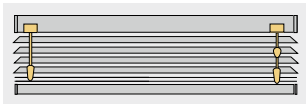

Basic Line

Venetian blinds

Pull cord / turning rod

ZW 16 (slats 16 mm)
ZW 25 (slats 25 mm)

OPERATION OPTIONS

left right

split

Basic Line 16

- Customization
- Slat width 16, 25 mm
- Slat thickness 0.22 mm
- Free-hanging installation with fixed top profile and adjustable bottom profile
- Operation with transparent turning rod and pull cord
- Operating side left, right or split
- Control lengths 35, 50, 75, 100, 125, 150, 175, 200, 250, 300 cm
- Colour-matched top / bottom profiles
- Colour-matched cords, plastic parts
- Lifting cord 1.4 mm
- Top fixation with wall / ceiling fixing bracket with quick-lock
- Cord guiding for an extra charge
- Option: dim-out possible

Basic Line 25

- For assembly between the two coupled sashes
- Customization
- Slat width 16, 25 mm
- Slat thickness 0.22 mm
- Free-hanging installation with fixed top profile and adjustable bottom profile
- Operation with metal turning rod (white) and pull cord
- Operating side (left or right)
- Control lengths 70, 90, 108, 133 cm
- Colour-matched top / bottom profiles
- Colour-matched cords, plastic parts
- Lifting cord 1.4 mm
- Top fixation coupled window bracket
- Cord guiding for an extra charge
- Retention of pull cord with cord cleats

RANGES OF SIZE

16 mm slats

Min. width	27 cm
Max. width	270 cm
Max. height	260 cm
Max. area	6 m ²

25 mm slats

Min. width	27 cm
Max. width	330 cm
Max. height	300 cm
Max. area	6 m ²

BUNCH HEIGHTS

16 mm slats

Installation height	Bunch height
100 cm	ca. 8.5 cm
150 cm	ca. 10.5 cm
200 cm	ca. 11.5 cm
250 cm	ca. 12.5 cm