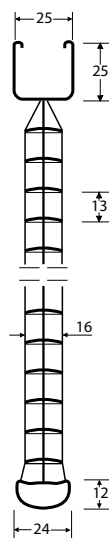

Basic Line 16