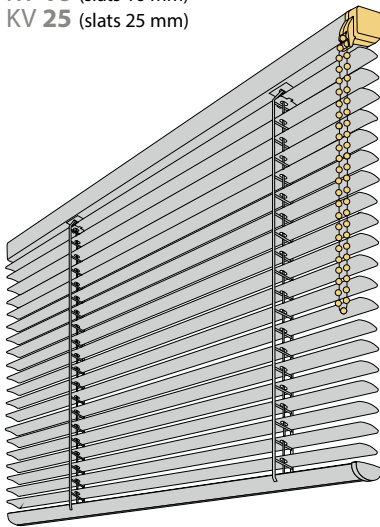

Chain

KV 16 (slats 16 mm)
KV 25 (slats 25 mm)