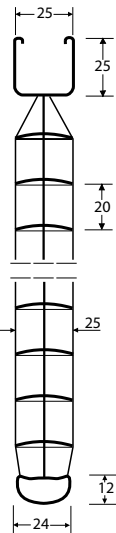

Basic Line

Venetian blinds

Pull cord / turning rod

ZW 16 (slats 16 mm)
ZW 25 (slats 25 mm)

OPERATION OPTIONS

left right

split

Basic Line 16

- Customization
- Slat width 16, 25 mm
- Slat thickness 0.22 mm
- Free-hanging installation with fixed top profile and adjustable bottom profile
- Operation with transparent turning rod and pull cord
- Operating side left, right or split
- Control lengths 35, 50, 75, 100, 125, 150, 175, 200, 250, 300 cm
- Colour-matched top / bottom profiles
- Colour-matched cords, plastic parts
- Lifting cord 1.4 mm
- Top fixation with wall / ceiling fixing bracket with quick-lock
- Cord guiding for an extra charge
- Option: dim-out possible

Basic Line 25

- For assembly between the two coupled sashes
- Customization
- Slat width 16, 25 mm
- Slat thickness 0.22 mm
- Free-hanging installation with fixed top profile and adjustable bottom profile
- Operation with metal turning rod (white) and pull cord
- Operating side (left or right)
- Control lengths 70, 90, 108, 133 cm
- Colour-matched top / bottom profiles
- Colour-matched cords, plastic parts
- Lifting cord 1.4 mm
- Top fixation coupled window bracket
- Cord guiding for an extra charge
- Retention of pull cord with cord cleats

RANGES OF SIZE

16 mm slats

Min. width	27 cm
Max. width	270 cm
Max. height	260 cm
Max. area	6 m ²

25 mm slats

Min. width	27 cm
Max. width	330 cm
Max. height	300 cm
Max. area	6 m ²

BUNCH HEIGHTS

16 mm slats

Installation height	Bunch height
100 cm	ca. 8.5 cm
150 cm	ca. 10.5 cm
200 cm	ca. 11.5 cm
250 cm	ca. 12.5 cm