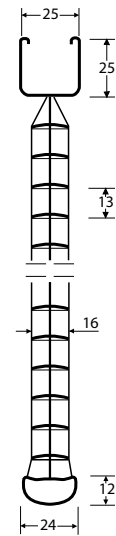

Basic Line

Venetian blinds

Pull cord / turning rod

ZW 16 (slats 16 mm)
ZW 25 (slats 25 mm)

OPERATION OPTIONS

left right

split

Basic Line 16

- Customization
- Slat width 16, 25 mm
- Slat thickness 0.22 mm
- Free-hanging installation with fixed top profile and adjustable bottom profile
- Operation with transparent turning rod and pull cord
- Operating side left, right or split
- Control lengths 35, 50, 75, 100, 125, 150, 175, 200, 250, 300 cm
- Colour-matched top / bottom profiles
- Colour-matched cords, plastic parts
- Lifting cord 1.4 mm
- Top fixation with wall / ceiling fixing bracket with quick-lock
- Cord guiding for an extra charge
- Option: dim-out possible

Basic Line 25

- For assembly between the two coupled sashes
- Customization
- Slat width 16, 25 mm
- Slat thickness 0.22 mm
- Free-hanging installation with fixed top profile and adjustable bottom profile
- Operation with metal turning rod (white) and pull cord
- Operating side (left or right)
- Control lengths 70, 90, 108, 133 cm
- Colour-matched top / bottom profiles
- Colour-matched cords, plastic parts
- Lifting cord 1.4 mm
- Top fixation coupled window bracket
- Cord guiding for an extra charge
- Retention of pull cord with cord cleats

RANGES OF SIZE

16 mm slats

Min. width	27 cm
Max. width	270 cm
Max. height	260 cm
Max. area	6 m ²

25 mm slats

Min. width	27 cm
Max. width	330 cm
Max. height	300 cm
Max. area	6 m ²

BUNCH HEIGHTS

16 mm slats

Installation height	Bunch height
100 cm	ca. 8.5 cm
150 cm	ca. 10.5 cm
200 cm	ca. 11.5 cm
250 cm	ca. 12.5 cm