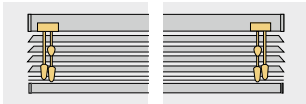

Basic Line

Venetian blinds

Pull cord / turning rod

ZW 16 (slats 16 mm)
ZW 25 (slats 25 mm)

OPERATION OPTIONS

left right

split

Basic Line 16

- Customization
- Slat width 16, 25 mm
- Slat thickness 0.22 mm
- Free-hanging installation with fixed top profile and adjustable bottom profile
- Operation with transparent turning rod and pull cord
- Operating side left, right or split
- Control lengths 35, 50, 75, 100, 125, 150, 175, 200, 250, 300 cm
- Colour-matched top / bottom profiles
- Colour-matched cords, plastic parts
- Lifting cord 1.4 mm
- Top fixation with wall / ceiling fixing bracket with quick-lock
- Cord guiding for an extra charge
- Option: dim-out possible

Basic Line 25

- For assembly between the two coupled sashes
- Customization
- Slat width 16, 25 mm
- Slat thickness 0.22 mm
- Free-hanging installation with fixed top profile and adjustable bottom profile
- Operation with metal turning rod (white) and pull cord
- Operating side (left or right)
- Control lengths 70, 90, 108, 133 cm
- Colour-matched top / bottom profiles
- Colour-matched cords, plastic parts
- Lifting cord 1.4 mm
- Top fixation coupled window bracket
- Cord guiding for an extra charge
- Retention of pull cord with cord cleats

RANGES OF SIZE

16 mm slats

Min. width	27 cm
Max. width	270 cm
Max. height	260 cm
Max. area	6 m ²

25 mm slats

Min. width	27 cm
Max. width	330 cm
Max. height	300 cm
Max. area	6 m ²

BUNCH HEIGHTS

16 mm slats

Installation height	Bunch height
100 cm	ca. 8.5 cm
150 cm	ca. 10.5 cm
200 cm	ca. 11.5 cm
250 cm	ca. 12.5 cm