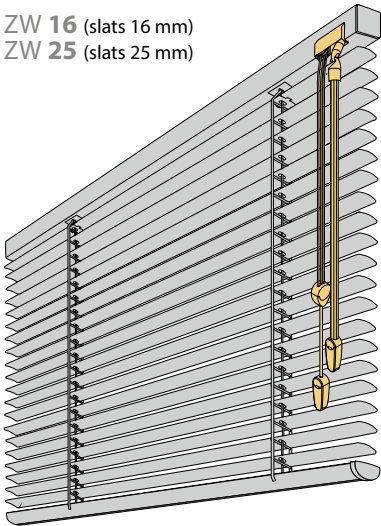

Basic Line

Venetian blinds

Pull cord / turning rod

ZW 16 (slats 16 mm)
ZW 25 (slats 25 mm)

OPERATION OPTIONS

left right

split

Basic Line 16

- Customization
- Slat width 16, 25 mm
- Slat thickness 0.22 mm
- Free-hanging installation with fixed top profile and adjustable bottom profile
- Operation with transparent turning rod and pull cord
- Operating side left, right or split
- Control lengths 35, 50, 75, 100, 125, 150, 175, 200, 250, 300 cm
- Colour-matched top / bottom profiles
- Colour-matched cords, plastic parts
- Lifting cord 1.4 mm
- Top fixation with wall / ceiling fixing bracket with quick-lock
- Cord guiding for an extra charge
- Option: dim-out possible

Basic Line 25

- For assembly between the two coupled sashes
- Customization
- Slat width 16, 25 mm
- Slat thickness 0.22 mm
- Free-hanging installation with fixed top profile and adjustable bottom profile
- Operation with metal turning rod (white) and pull cord
- Operating side (left or right)
- Control lengths 70, 90, 108, 133 cm
- Colour-matched top / bottom profiles
- Colour-matched cords, plastic parts
- Lifting cord 1.4 mm
- Top fixation coupled window bracket
- Cord guiding for an extra charge
- Retention of pull cord with cord cleats

25 mm slats

Installation height	Bunch height
100 cm	ca. 8.5 cm
150 cm	ca. 10.0 cm
200 cm	ca. 10.5 cm
250 cm	ca. 13.0 cm
300 cm	ca. 14.5 cm

Pull cord / turning rod Coupled windows

VW 16 (slats 16 mm)
VW 25 (slats 25 mm)