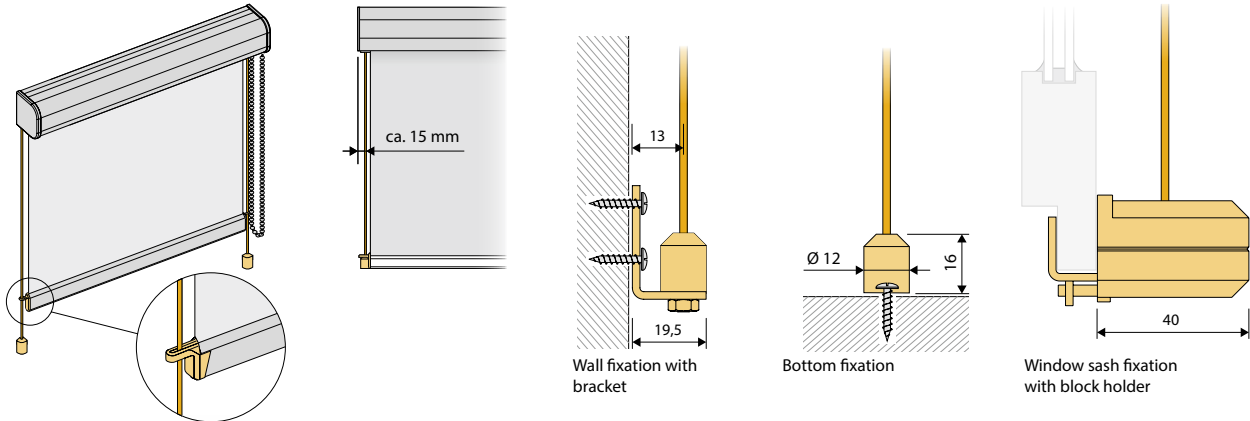

S - Cassette E 46

- Customization
- Cassette roller blind with easy-to-fit two-part cassette profile
- Aluminium shaft: Ø 20 mm
- Cover caps and end caps in white, grey or black
- Operating side right or left possible
- Operating elements in transparent, white, grey, black or nickel
- Powder-coated aluminium cassette and end profile (white RAL 9016, grey RAL 9006 or black RAL 9005)
- Screw mounting (optionally with acrylate adhesive tape upon request)
- Side guiding (Tensioning wire and profile guidance) available

Site measuring

Rope guidance

Assembly types S - Cassette E 46

Wall fixation

ceiling fixation

S - Roller blinds

Roller blinds

Side guidance, closing profile S - Cassette E 46

Rope guidance

Profile guidance

Predrilling of profiles offered for an extra charge

Please avoid draught or negative pressure to prevent the fabric from tearing out of the profile guidance.

Central profile

Please avoid draught or negative pressure to prevent the fabric from tearing out of the profile guidance.

Parts S - Cassette E 46

Block holder with sliding nut

Clamping range 5-35 mm, for cassette, made of synthetic-metal, available in white-white, grey-grey, black-black