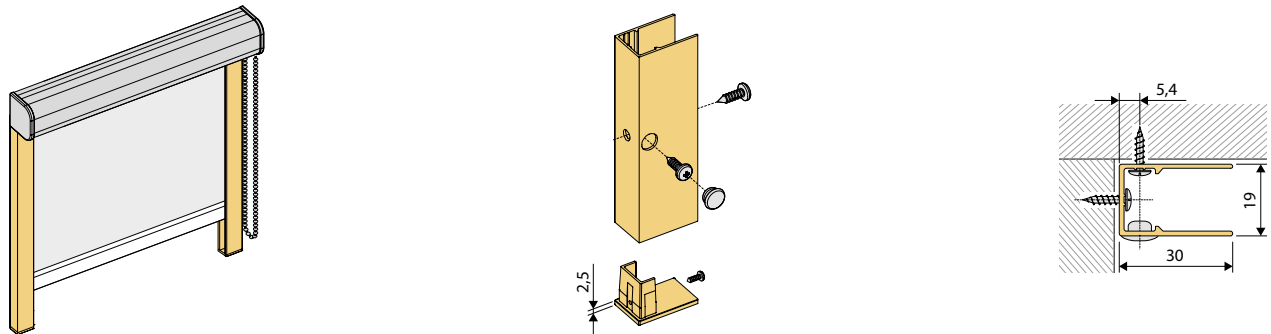

S - Cassette E 46

- Customization
- Cassette roller blind with easy-to-fit two-part cassette profile
- Aluminium shaft: Ø 20 mm
- Cover caps and end caps in white, grey or black
- Operating side right or left possible
- Operating elements in transparent, white, grey, black or nickel
- Powder-coated aluminium cassette and end profile (white RAL 9016, grey RAL 9006 or black RAL 9005)
- Screw mounting (optionally with acrylate adhesive tape upon request)
- Side guiding (Tensioning wire and profile guidance) available

Site measuring

Rope guidance

Assembly types S - Cassette E 46

Wall fixation

ceiling fixation

S - Roller blinds

Roller blinds

Side guidance, closing profile S - Cassette E 46

Rope guidance

Profile guidance

Predrilling of profiles offered for an extra charge

Please avoid draught or negative pressure to prevent the fabric from tearing out of the profile guidance.

Central profile

Please avoid draught or negative pressure to prevent the fabric from tearing out of the profile guidance.

Parts S - Cassette E 46

Block holder with sliding nut

Clamping range 5-35 mm, for cassette, made of synthetic-metal, available in white-white, grey-grey, black-black