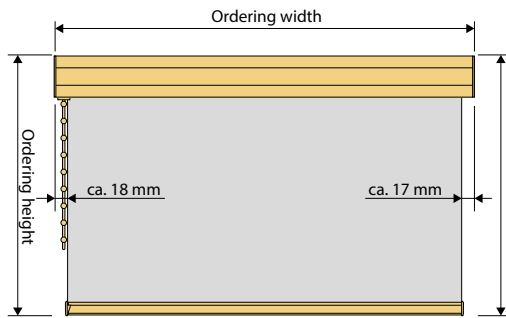

S - Cassette E 46

- Customization
- Cassette roller blind with easy-to-fit two-part cassette profile
- Aluminium shaft: Ø 20 mm
- Cover caps and end caps in white, grey or black
- Operating side right or left possible
- Operating elements in transparent, white, grey, black or nickel
- Powder-coated aluminium cassette and end profile (white RAL 9016, grey RAL 9006 or black RAL 9005)
- Screw mounting (optionally with acrylate adhesive tape upon request)
- Side guiding (Tensioning wire and profile guidance) available

RANGE OF SIZES

min. width	40 cm
max. width	150 cm
max. height	200 cm*
max. area	ca. 3 m ²

*depending on fabric

S - Roller blinds

Roller blinds

S - Cassette E 46 ceiling fixation Scale 1:1

M 1:1

Site measuring S - Cassette E 46

Site measuring

Rope guidance

Assembly types S - Cassette E 46

Wall fixation

ceiling fixation

S - Roller blinds

Roller blinds

Side guidance, closing profile S - Cassette E 46