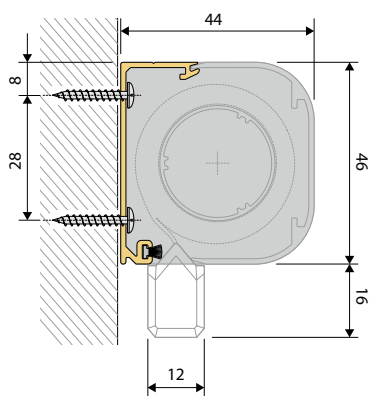

S - Cassette E 46

- Customization
- Cassette roller blind with easy-to-fit two-part cassette profile
- Aluminium shaft: Ø 20 mm
- Cover caps and end caps in white, grey or black
- Operating side right or left possible
- Operating elements in transparent, white, grey, black or nickel
- Powder-coated aluminium cassette and end profile (white RAL 9016, grey RAL 9006 or black RAL 9005)
- Screw mounting (optionally with acrylate adhesive tape upon request)
- Side guiding (Tensioning wire and profile guidance) available

RANGE OF SIZES

min. width	40 cm
max. width	150 cm
max. height	200 cm*
max. area	ca. 3 m ²

*depending on fabric

S - Roller blinds

Roller blinds

S - Cassette E 46 ceiling fixation Scale 1:1

M 1:1

Site measuring S - Cassette E 46

Site measuring

Rope guidance

Assembly types S - Cassette E 46

Wall fixation

ceiling fixation

S - Roller blinds

Roller blinds

Side guidance, closing profile S - Cassette E 46

Please avoid draught or negative pressure to prevent the fabric from tearing out of the profile guidance.

Parts S - Cassette E 46

Block holder with sliding nut

Clamping range 5-35 mm, for cassette, made of synthetic-metal, available in white-white, grey-grey, black-black