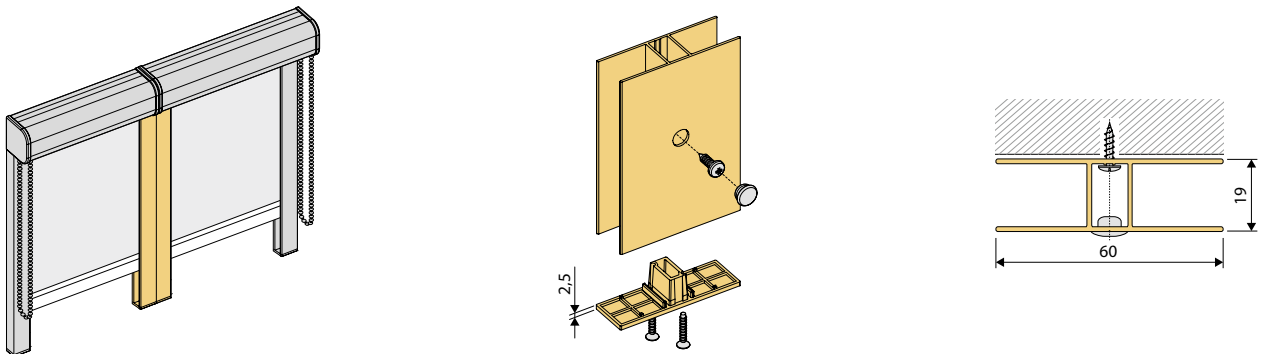

Central profile

Predrilling of profiles offered for an extra charge

Please avoid draught or negative pressure to prevent the fabric from tearing out of the profile guidance.