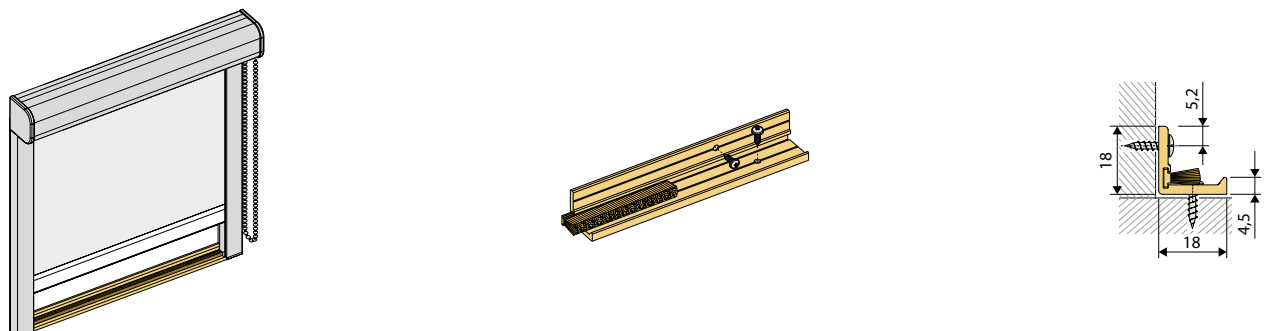

S - Cassette E 46

- Customization
- Cassette roller blind with easy-to-fit two-part cassette profile
- Aluminium shaft: Ø 20 mm
- Cover caps and end caps in white, grey or black
- Operating side right or left possible
- Operating elements in transparent, white, grey, black or nickel
- Powder-coated aluminium cassette and end profile (white RAL 9016, grey RAL 9006 or black RAL 9005)
- Screw mounting (optionally with acrylate adhesive tape upon request)
- Side guiding (Tensioning wire and profile guidance) available

Predrilling of profiles offered for an extra charge

Please avoid draught or negative pressure to prevent the fabric from tearing out of the profile guidance.

Closing profile

Predrilling of profiles offered for an extra charge

Please avoid draught or negative pressure to prevent the fabric from tearing out of the profile guidance.

Parts S - Cassette E 46

Block holder with sliding nut

Clamping range 5-35 mm, for cassette, made of synthetic-metal, available in white-white, grey-grey, black-black