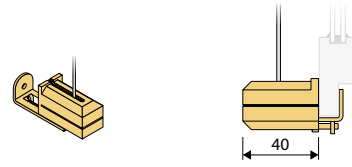

S - Cassette E 46

- Customization
- Cassette roller blind with easy-to-fit two-part cassette profile
- Aluminium shaft: Ø 20 mm
- Cover caps and end caps in white, grey or black
- Operating side right or left possible
- Operating elements in transparent, white, grey, black or nickel
- Powder-coated aluminium cassette and end profile (white RAL 9016, grey RAL 9006 or black RAL 9005)
- Screw mounting (optionally with acrylate adhesive tape upon request)
- Side guiding (Tensioning wire and profile guidance) available

Please avoid draught or negative pressure to prevent the fabric from tearing out of the profile guidance.

Parts S - Cassette E 46

Block holder with sliding nut

Clamping range 5-35 mm, for cassette, made of synthetic-metal, available in white-white, grey-grey, black-black

Block holder for rope guidance

Clamping range 5-35 mm, for cassette, made of synthetic-metal, available in white-silver, grey-silver, black-silver