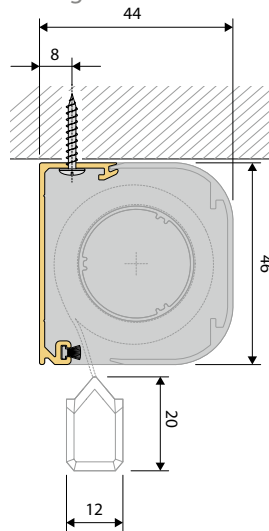

S - Cassette E 46

- Customization
- Cassette roller blind with easy-to-fit two-part cassette profile
- Aluminium shaft: Ø 20 mm
- Cover caps and end caps in white, grey or black
- Operating side right or left possible
- Operating elements in transparent, white, grey, black or nickel
- Powder-coated aluminium cassette and end profile (white RAL 9016, grey RAL 9006 or black RAL 9005)
- Screw mounting (optionally with acrylate adhesive tape upon request)
- Side guiding (Tensioning wire and profile guidance) available

RANGE OF SIZES

min. width	40 cm
max. width	150 cm
max. height	200 cm*
max. area	ca. 3 m ²

*depending on fabric

S - Roller blinds

Roller blinds

S - Cassette E 46 ceiling fixation Scale 1:1

M 1:1

Site measuring S - Cassette E 46

Site measuring

Rope guidance

Assembly types S - Cassette E 46

Wall fixation

ceiling fixation

S - Roller blinds

Roller blinds

Side guidance, closing profile S - Cassette E 46

Please avoid draught or negative pressure to prevent the fabric from tearing out of the profile guidance.

Parts S - Cassette E 46

Block holder with sliding nut

Clamping range 5-35 mm, for cassette, made of synthetic-metal, available in white-white, grey-grey, black-black