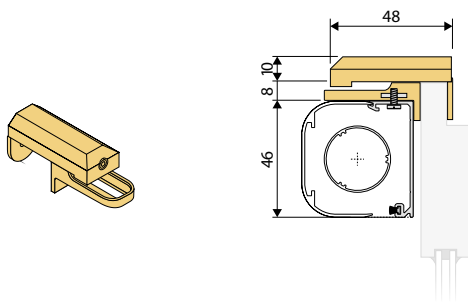

S - Cassette E 46

- Customization
- Cassette roller blind with easy-to-fit two-part cassette profile
- Aluminium shaft: Ø 20 mm
- Cover caps and end caps in white, grey or black
- Operating side right or left possible
- Operating elements in transparent, white, grey, black or nickel
- Powder-coated aluminium cassette and end profile (white RAL 9016, grey RAL 9006 or black RAL 9005)
- Screw mounting (optionally with acrylate adhesive tape upon request)
- Side guiding (Tensioning wire and profile guidance) available

Predrilling of profiles offered for an extra charge

Please avoid draught or negative pressure to prevent the fabric from tearing out of the profile guidance.

Closing profile

Predrilling of profiles offered for an extra charge

Please avoid draught or negative pressure to prevent the fabric from tearing out of the profile guidance.

Parts S - Cassette E 46

Block holder with sliding nut

Clamping range 5-35 mm, for cassette, made of synthetic-metal, available in white-white, grey-grey, black-black

Block holder for rope guidance

Clamping range 5-35 mm, for cassette, made of synthetic-metal, available in white-silver, grey-silver, black-silver