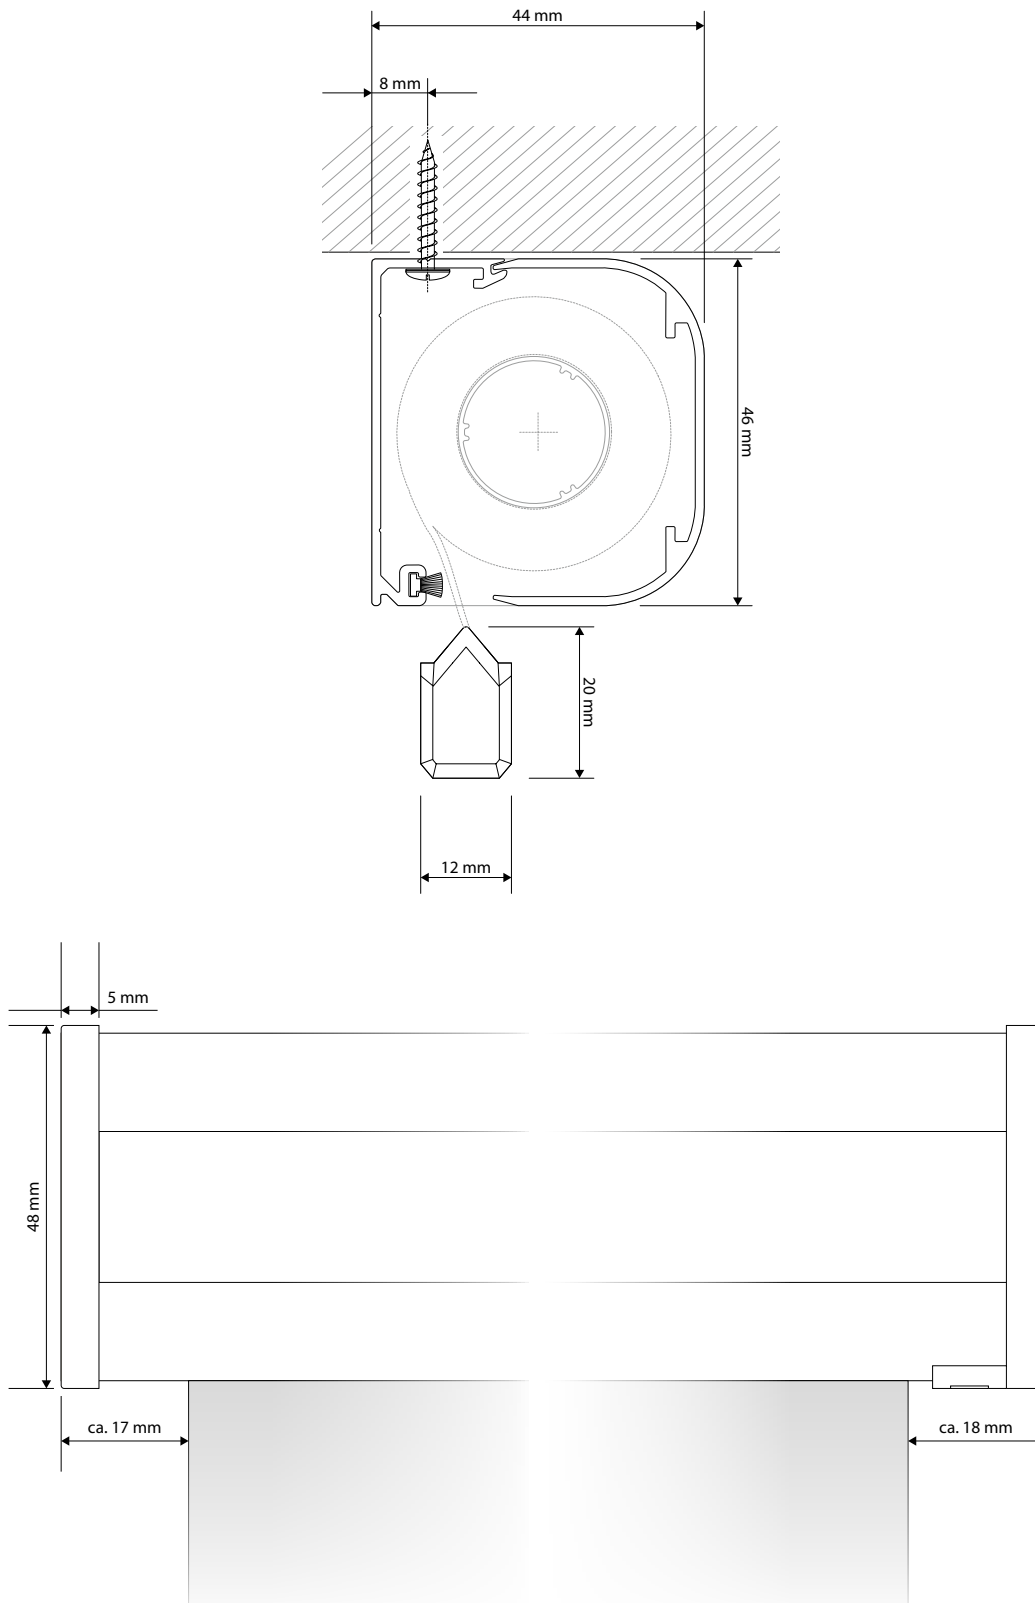

S - Cassette E 46

- Customization
- Cassette roller blind with easy-to-fit two-part cassette profile
- Aluminium shaft: Ø 20 mm
- Cover caps and end caps in white, grey or black
- Operating side right or left possible
- Operating elements in transparent, white, grey, black or nickel
- Powder-coated aluminium cassette and end profile (white RAL 9016, grey RAL 9006 or black RAL 9005)
- Screw mounting (optionally with acrylate adhesive tape upon request)
- Side guiding (Tensioning wire and profile guidance) available

RANGE OF SIZES

min. width	40 cm
max. width	150 cm
max. height	200 cm*
max. area	ca. 3 m ²

*depending on fabric

S - Roller blinds

Roller blinds

S - Cassette E 46 ceiling fixation Scale 1:1

M 1:1

Site measuring S - Cassette E 46

Site measuring

Rope guidance

Assembly types S - Cassette E 46

Wall fixation

ceiling fixation

S - Roller blinds

Roller blinds

Side guidance, closing profile S - Cassette E 46

Please avoid draught or negative pressure to prevent the fabric from tearing out of the profile guidance.

Parts S - Cassette E 46

Block holder with sliding nut

Clamping range 5-35 mm, for cassette, made of synthetic-metal, available in white-white, grey-grey, black-black