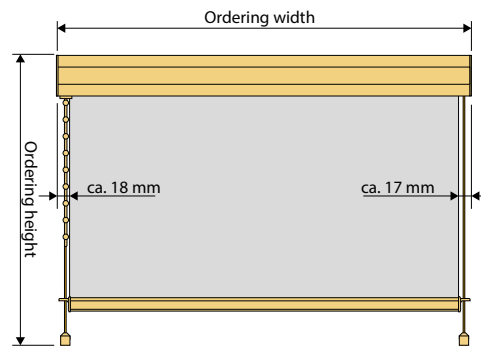

S - Cassette E 46

- Customization
- Cassette roller blind with easy-to-fit two-part cassette profile
- Aluminium shaft: Ø 20 mm
- Cover caps and end caps in white, grey or black
- Operating side right or left possible
- Operating elements in transparent, white, grey, black or nickel
- Powder-coated aluminium cassette and end profile (white RAL 9016, grey RAL 9006 or black RAL 9005)
- Screw mounting (optionally with acrylate adhesive tape upon request)
- Side guiding (Tensioning wire and profile guidance) available

RANGE OF SIZES

min. width	40 cm
max. width	150 cm
max. height	200 cm*
max. area	ca. 3 m ²

*depending on fabric

S - Roller blinds

Roller blinds

S - Cassette E 46 ceiling fixation Scale 1:1

M 1:1

Site measuring S - Cassette E 46

Site measuring

Rope guidance

Assembly types S - Cassette E 46

Wall fixation

ceiling fixation

S - Roller blinds

Roller blinds

Side guidance, closing profile S - Cassette E 46

Please avoid draught or negative pressure to prevent the fabric from tearing out of the profile guidance.

Parts S - Cassette E 46

Block holder with sliding nut

Clamping range 5-35 mm, for cassette, made of synthetic-metal, available in white-white, grey-grey, black-black